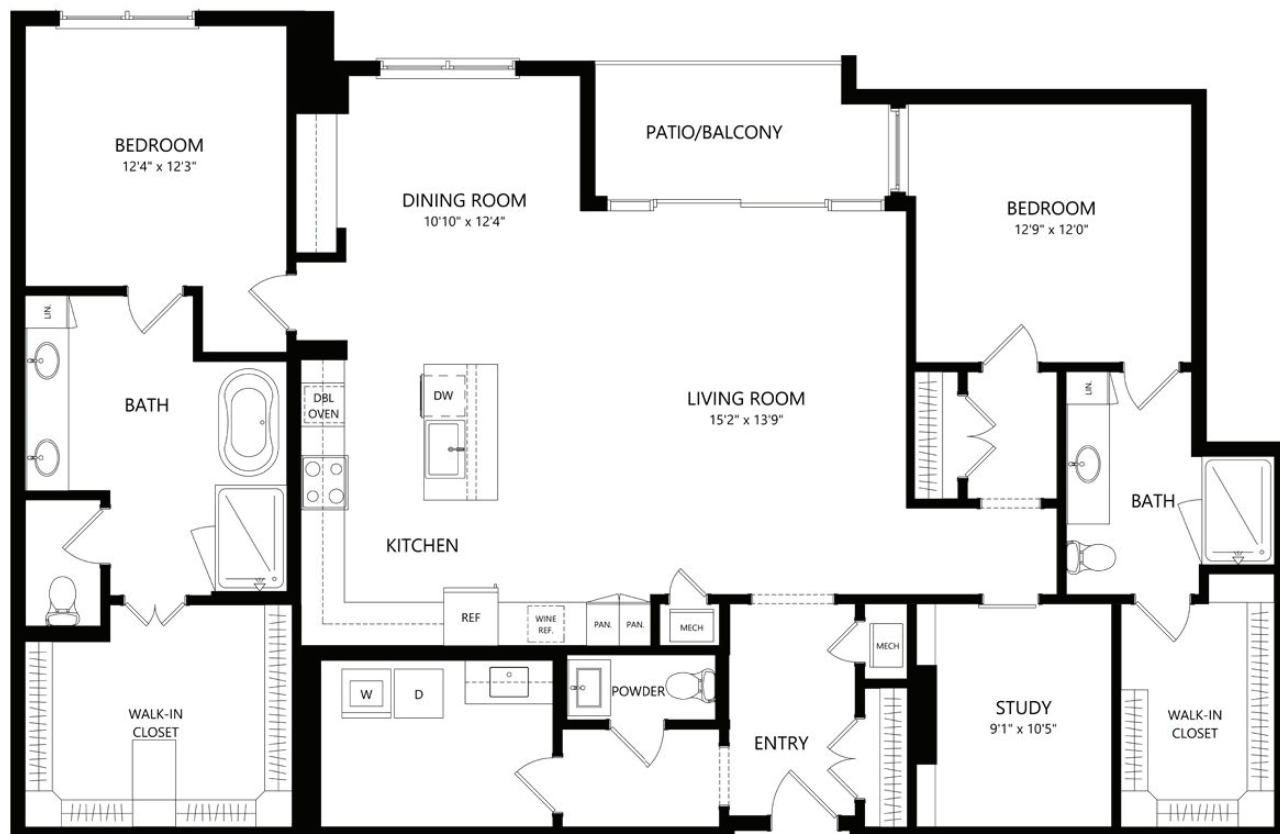

PH-C

2 BED / 2.5 BATH / STUDY

1970

SQ. FT.

PARQ

ON SPEER

909 N. Bannock St. | Denver, CO 80204

www.parqliving.com

Floor plans are artist's rendering. All dimensions are approximate. Actual product and specifications may vary in dimension or detail. Not all features are available in every rental. Please see a representative for details.